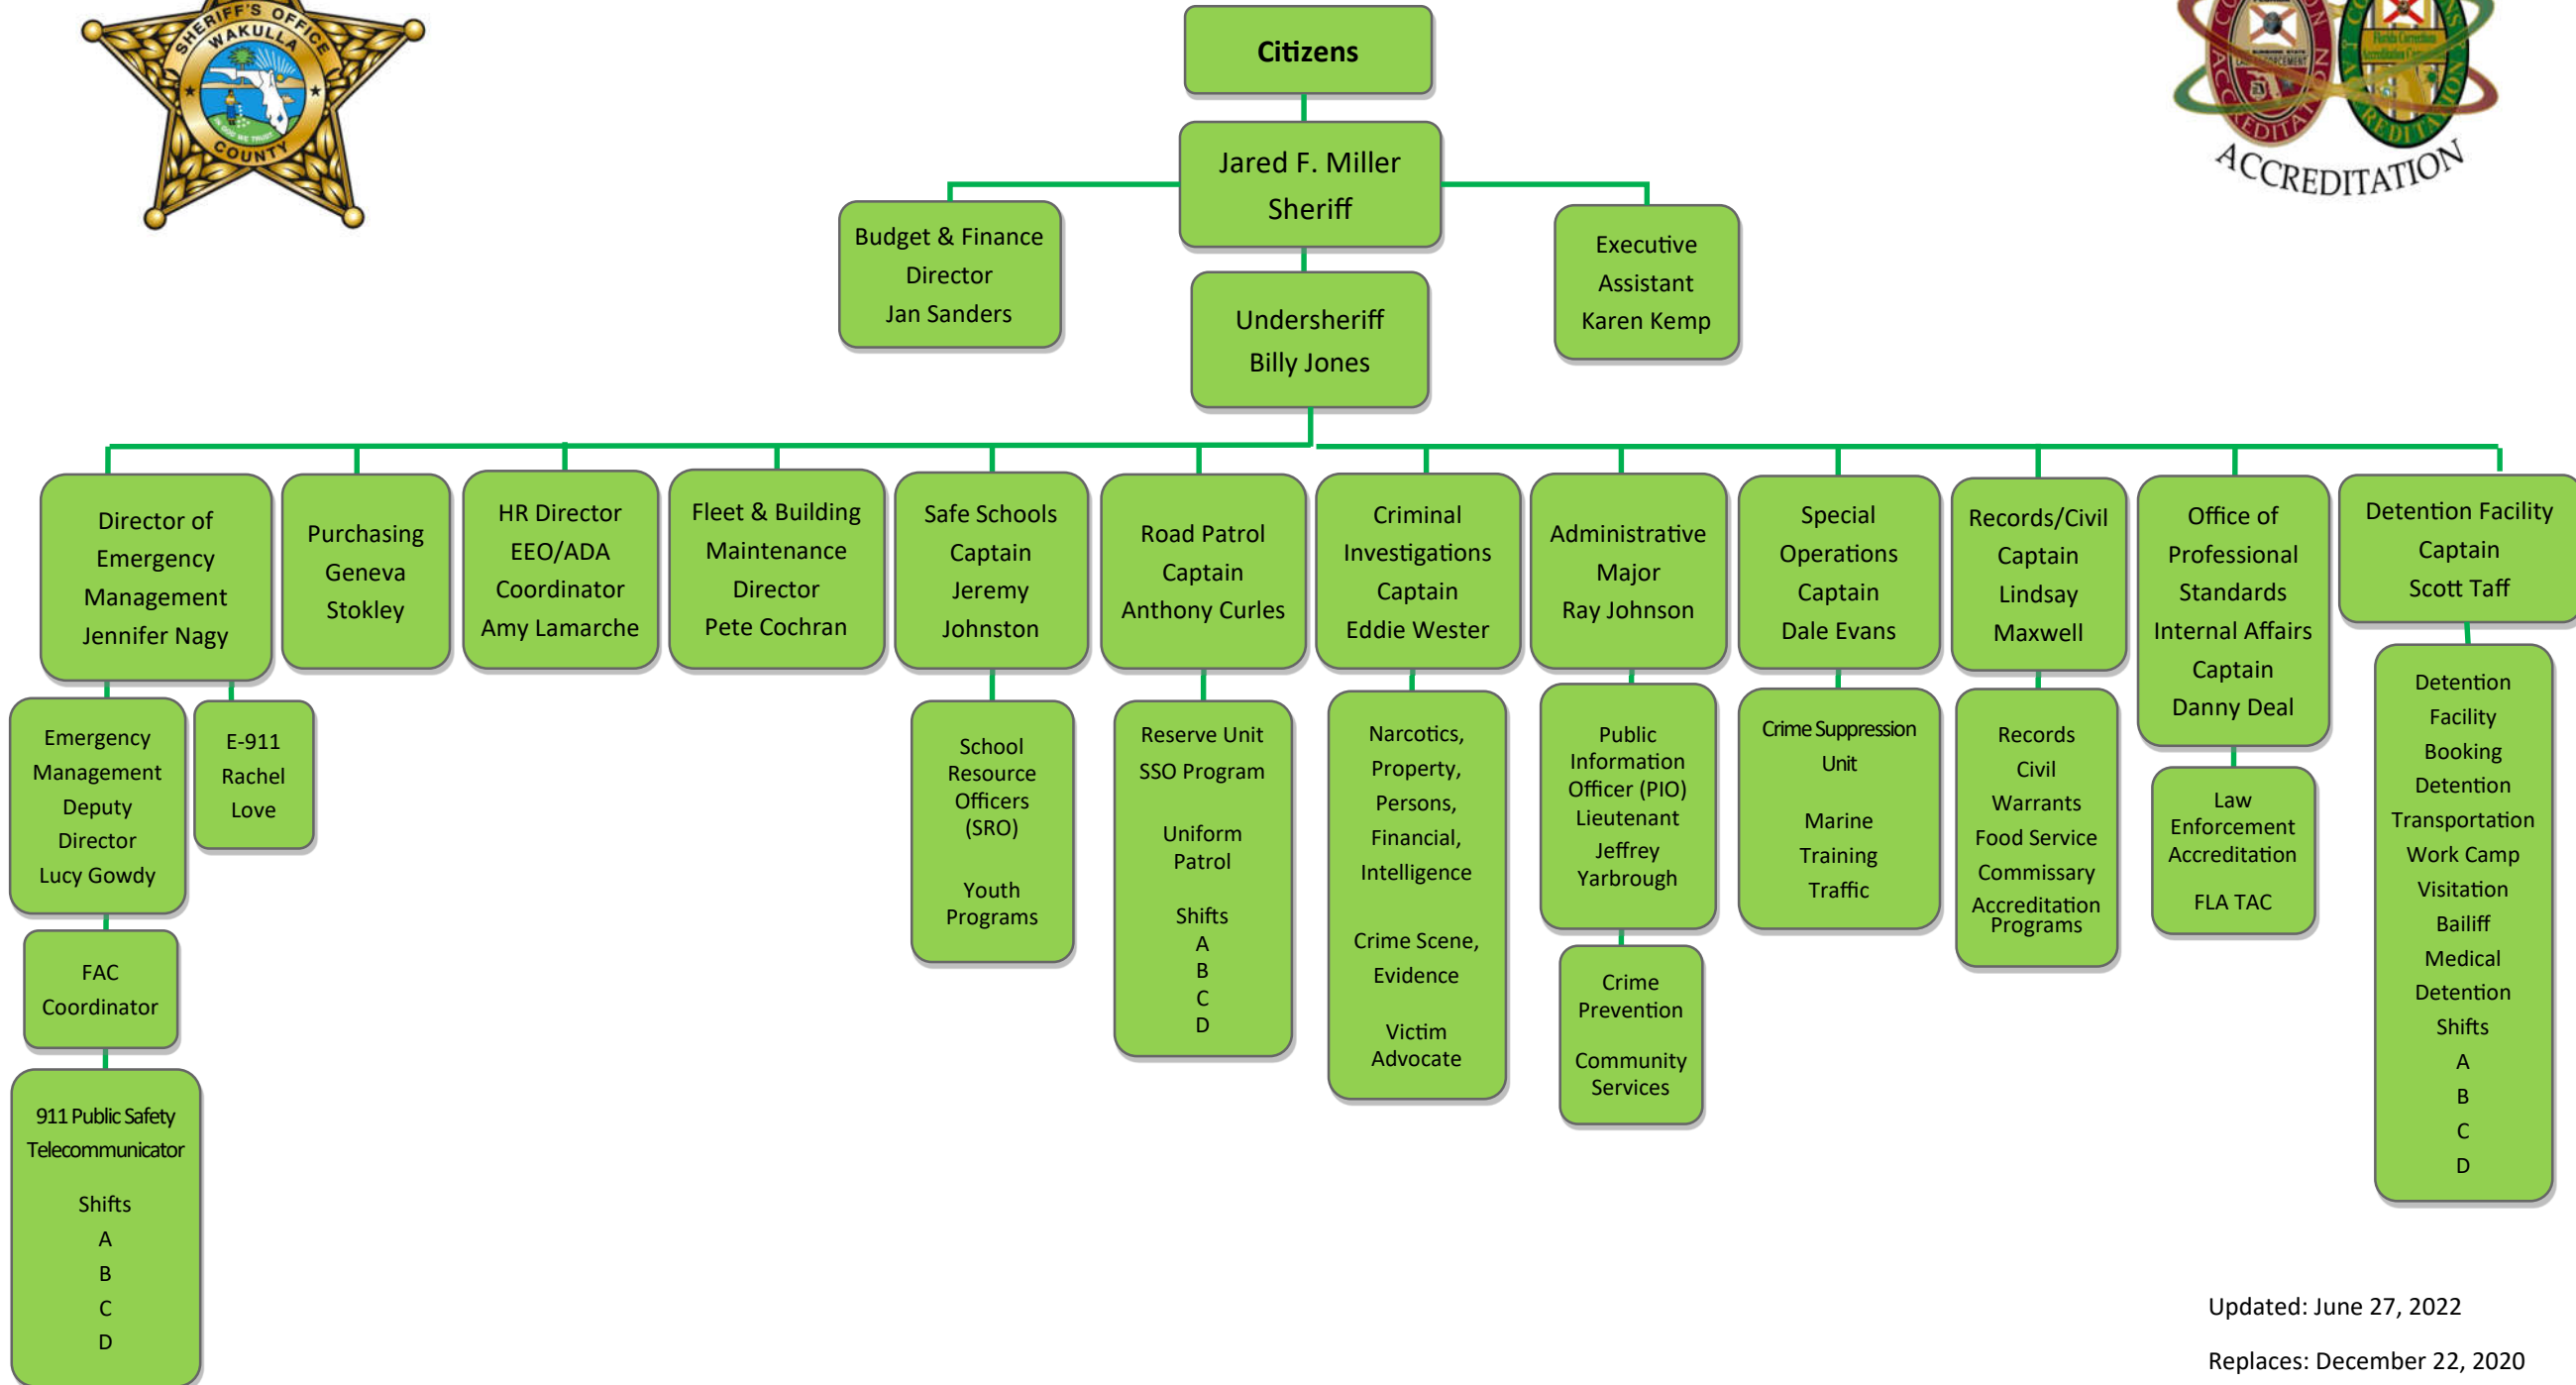

Wakulla County Sheriff's Office Organizational Chart

Updated: June 27, 2022

Replaces: December 22, 2020